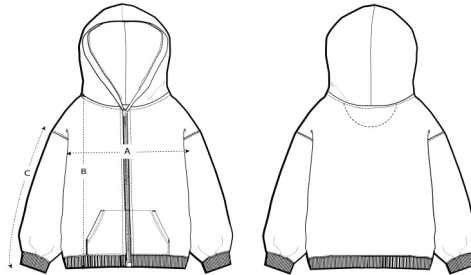

Size Guide

Measurement in cm	3-4/98-104cm	5-6/110-116cm	7-8/122-128cm	9-11/134-146cm	12-13/152-158cm
A - Half Chest	38	40	42	46	50
B - Body Length	43	46	52	59	66
C - Sleeve Length	35	37.5	43.5	50.5	57.5

Packing

Sizes	3-4/98-104cm	5-6/110-116cm	7-8/122-128cm	9-11/134-146cm	12-13/152-158cm
Pieces / bag	5	5	5	5	5
Pieces / box	20	20	20	20	20